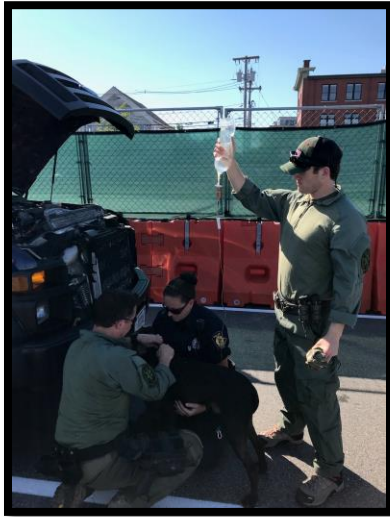

ADVANCED FIRST AID FOR OPERATIONAL K9

APRIL 3-5, 2024

8AM-4PM

**250 CANCO RD,
PORTLAND, ME 04103**

OPK9ME 

OUR MISSION:

To provide proper training to emergency medical service providers and K9 handlers so they may offer life-saving pre-hospital veterinary critical care to law enforcement dogs, search and rescue dogs, and service dogs in the event of a life threatening injury.

This is a combined class for K9 Handlers and paramedics tasked to provide pre-hospital care for working K9s in the field

The **3-day** course is presented using a multi-disciplinary approach focusing on pre-hospital care for tactical and non-tactical emergencies common to the Operational K9 (OpK9). The intent is to provide the attendee the knowledge necessary to manage immediate threats to life, limb, or eyesight, and to prepare the OpK9 for evacuation to definitive veterinary care. The curriculum incorporates current TECC guidelines with adaptations relative to canine anatomy and physiology.

Your instructors are veterinarians, veterinary technicians, tactical medics, and K9 handlers.

All students will receive a job-specific Operational K9 first aid kit with supplies relevant to the skills learned in the class and specific to canine.